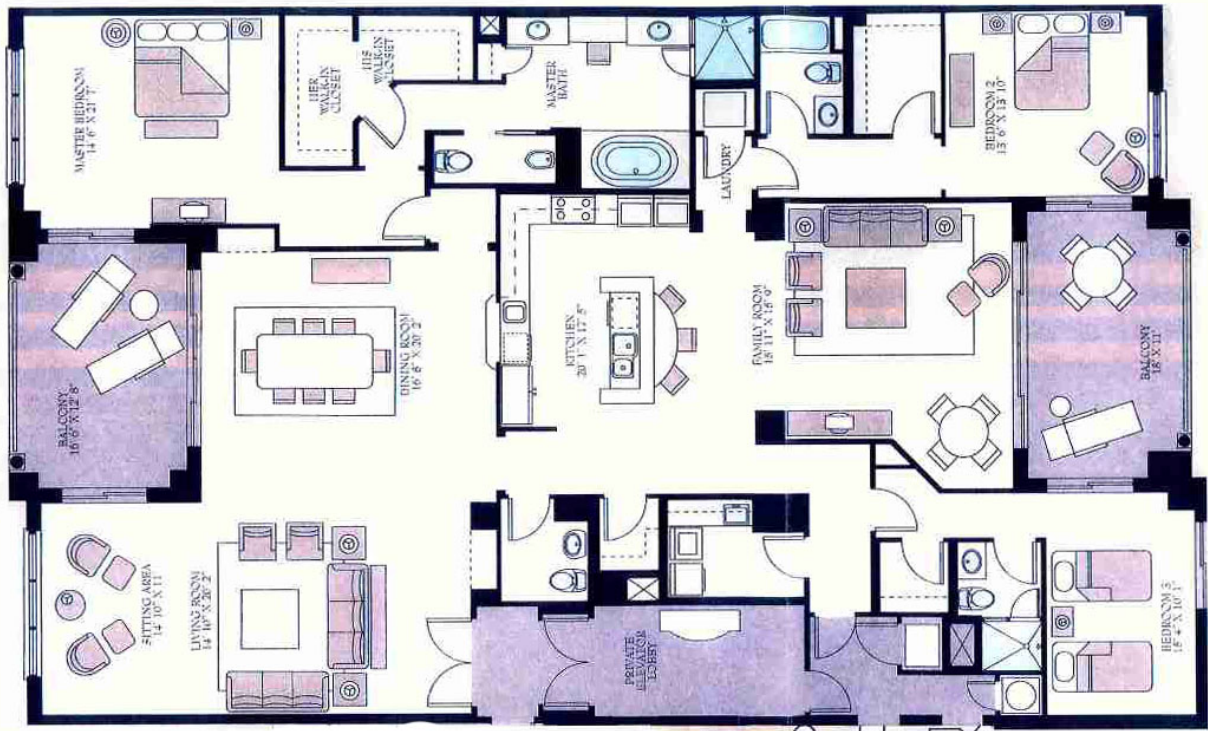

Madeira
SITE MAP
www.buymarco.com

Madeira
 Residence A
 Typical Floor Plan
 Total Area 3,937 Sq. Ft.
www.buymarco.com

Madeira
 Residence AA
 Typical Floor Plan
 Total Area 3,252 Sq. Ft.
www.buymarco.com

Madeira
 Residence AR
 Typical Floor Plan
 Total Area 3,888Sq. Ft.
www.buymarco.com

Madeira
Residence B
Typical Floor Plan
Total Area 2,974 Sq. Ft.
www.buymarco.com

Madeira
 Residence C
 Typical Floor Plan
 Total Area 3,752 Sq. Ft.
www.buymarco.com

Madeira
 Residence D
 Typical Floor Plan
 Total Area 3,908 Sq. Ft.
www.buymarco.com

Madeira
Residence E
Typical Floor Plan
Total Area 3,924 Sq. Ft.
www.buymarco.com

Madeira
Beach Level Residence E-1
Typical Floor Plan
Total Area 3,635 Sq. Ft.
www.buymarco.com

Madeira
 Residence G
 Typical Floor Plan
 Total Area 2,893 Sq. Ft.
www.buymarco.com