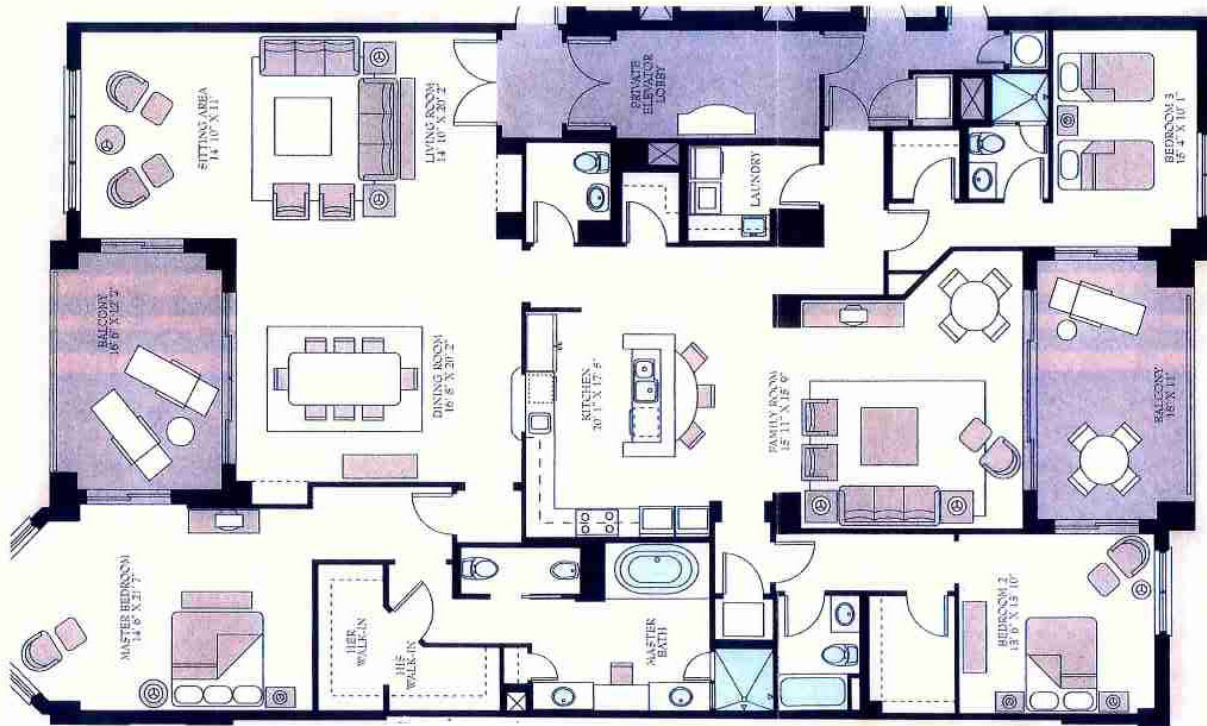

Madeira
SITE MAP
www.buymarco.com

Madeira
 Residence A
 Typical Floor Plan
 Total Area 3,937 Sq. Ft.
www.buymarco.com

Madeira
 Residence AA
 Typical Floor Plan
 Total Area 3,252 Sq. Ft.
www.buymarco.com

Madeira
 Residence AR
 Typical Floor Plan
 Total Area 3,888Sq. Ft.
www.buymarco.com

Madeira
Residence B
Typical Floor Plan
Total Area 2,974 Sq. Ft.
www.buymarco.com

Madeira
 Residence C
 Typical Floor Plan
 Total Area 3,752 Sq. Ft.
www.buymarco.com

Madeira
 Residence D
 Typical Floor Plan
 Total Area 3,908 Sq. Ft.
www.buymarco.com

Madeira
Residence E
Typical Floor Plan
Total Area 3,924 Sq. Ft.
www.buymarco.com

Madeira
Beach Level Residence E-1
Typical Floor Plan
Total Area 3,635 Sq. Ft.
www.buymarco.com

Madeira
 Residence G
 Typical Floor Plan
 Total Area 2,893 Sq. Ft.
www.buymarco.com