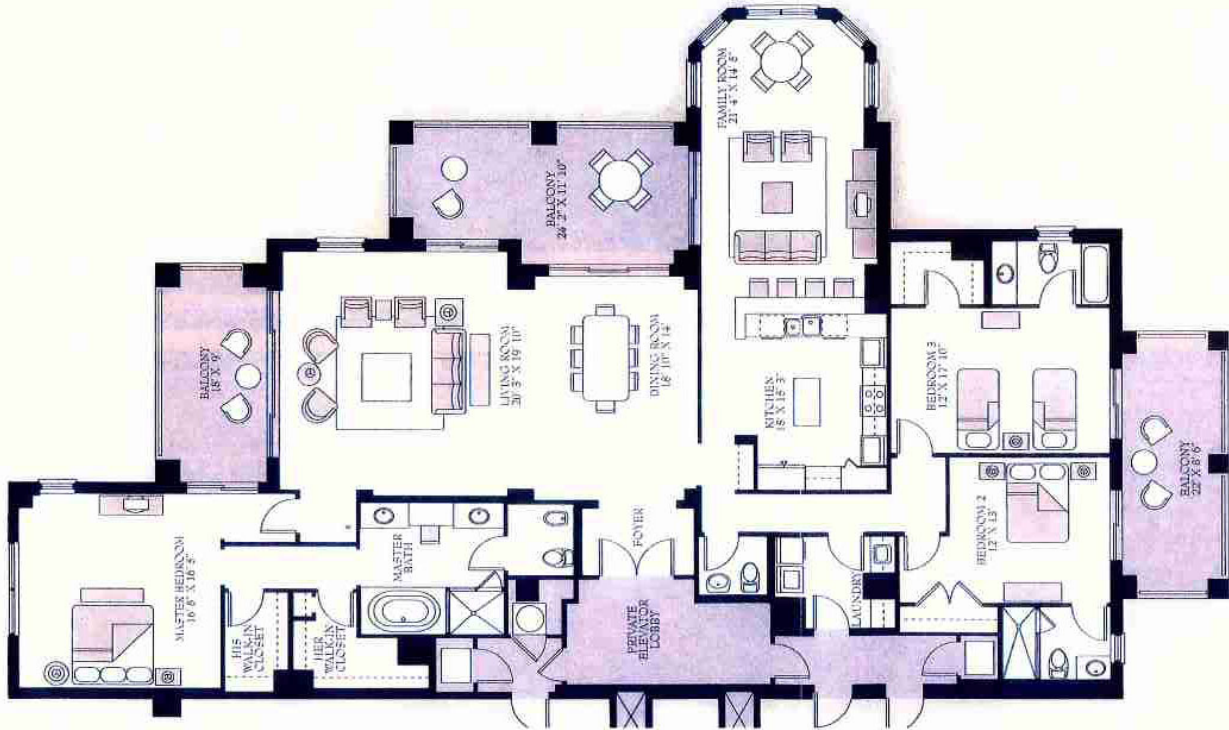

Madeira
SITE MAP
www.buymarco.com

Madeira
 Residence A
 Typical Floor Plan
 Total Area 3,937 Sq. Ft.
www.buymarco.com

Madeira
 Residence AA
 Typical Floor Plan
 Total Area 3,252 Sq. Ft.
www.buymarco.com

Madeira
 Residence AR
 Typical Floor Plan
 Total Area 3,888Sq. Ft.
www.buymarco.com

Madeira
Residence B
Typical Floor Plan
Total Area 2,974 Sq. Ft.
www.buymarco.com

Madeira
 Residence C
 Typical Floor Plan
 Total Area 3,752 Sq. Ft.
www.buymarco.com

Madeira
 Residence D
 Typical Floor Plan
 Total Area 3,908 Sq. Ft.
www.buymarco.com

Madeira
Residence E
Typical Floor Plan
Total Area 3,924 Sq. Ft.
www.buymarco.com

Madeira
Beach Level Residence E-1
Typical Floor Plan
Total Area 3,635 Sq. Ft.
www.buymarco.com

Madeira
 Residence G
 Typical Floor Plan
 Total Area 2,893 Sq. Ft.
www.buymarco.com