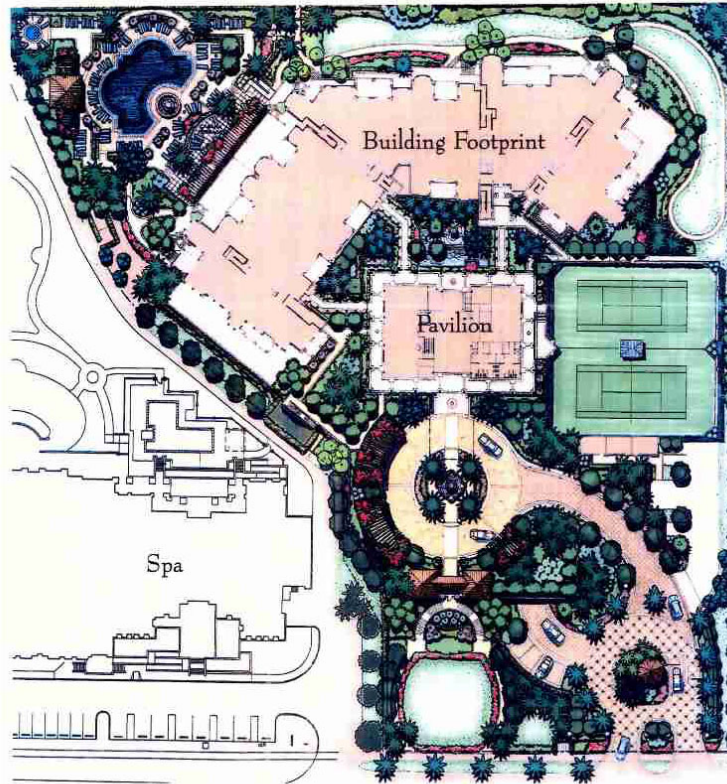

Madeira
SITE MAP
www.buymarco.com

Madeira
 Residence A
 Typical Floor Plan
 Total Area 3,937 Sq. Ft.
www.buymarco.com

Madeira
 Residence AA
 Typical Floor Plan
 Total Area 3,252 Sq. Ft.
www.buymarco.com

Madeira
 Residence AR
 Typical Floor Plan
 Total Area 3,888Sq. Ft.
www.buymarco.com

Madeira
Residence B
Typical Floor Plan
Total Area 2,974 Sq. Ft.
www.buymarco.com

Madeira
 Residence C
 Typical Floor Plan
 Total Area 3,752 Sq. Ft.
www.buymarco.com

Madeira
 Residence D
 Typical Floor Plan
 Total Area 3,908 Sq. Ft.
www.buymarco.com

Madeira
Residence E
Typical Floor Plan
Total Area 3,924 Sq. Ft.
www.buymarco.com

Madeira
Beach Level Residence E-1
Typical Floor Plan
Total Area 3,635 Sq. Ft.
www.buymarco.com