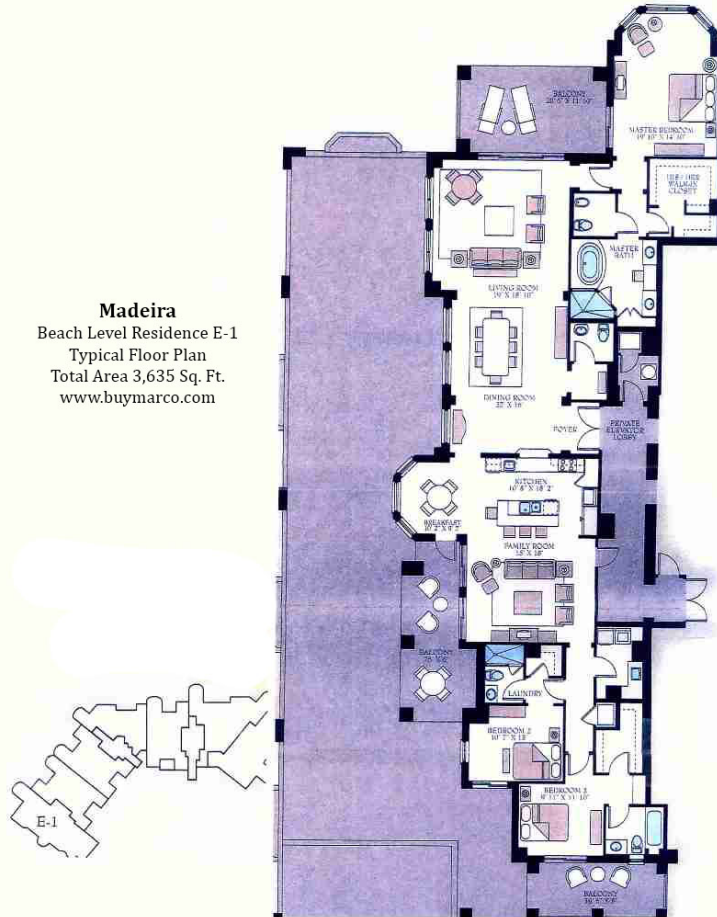

Madeira
SITE MAP
www.buymarco.com

Madeira
 Residence A
 Typical Floor Plan
 Total Area 3,937 Sq. Ft.
www.buymarco.com

Madeira
 Residence AA
 Typical Floor Plan
 Total Area 3,252 Sq. Ft.
www.buymarco.com

Madeira
 Residence AR
 Typical Floor Plan
 Total Area 3,888Sq. Ft.
www.buymarco.com

Madeira
Residence B
Typical Floor Plan
Total Area 2,974 Sq. Ft.
www.buymarco.com

Madeira
 Residence C
 Typical Floor Plan
 Total Area 3,752 Sq. Ft.
www.buymarco.com

Madeira
 Residence D
 Typical Floor Plan
 Total Area 3,908 Sq. Ft.
www.buymarco.com

Madeira
Residence E
Typical Floor Plan
Total Area 3,924 Sq. Ft.
www.buymarco.com

Madeira
Beach Level Residence E-1
Typical Floor Plan
Total Area 3,635 Sq. Ft.
www.buymarco.com

Madeira
 Residence G
 Typical Floor Plan
 Total Area 2,893 Sq. Ft.
www.buymarco.com