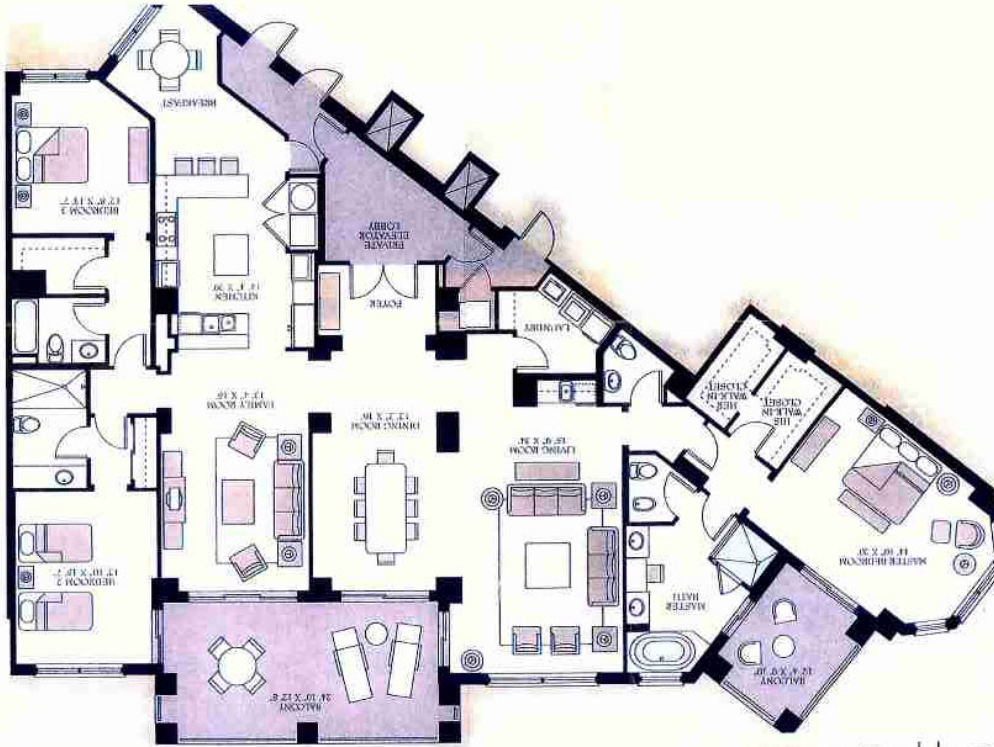

Madeira
SITE MAP
www.buymarco.com

Madeira
 Residence A
 Typical Floor Plan
 Total Area 3,937 Sq. Ft.
www.buymarco.com

Madeira
 Residence AA
 Typical Floor Plan
 Total Area 3,252 Sq. Ft.
www.buymarco.com

Madeira
 Residence AR
 Typical Floor Plan
 Total Area 3,888Sq. Ft.
www.buymarco.com

Madeira
Residence B
Typical Floor Plan
Total Area 2,974 Sq. Ft.
www.buymarco.com

Madeira
 Residence C
 Typical Floor Plan
 Total Area 3,752 Sq. Ft.
www.buymarco.com

Madeira
 Residence D
 Typical Floor Plan
 Total Area 3,908 Sq. Ft.
www.buymarco.com

Madeira
Residence E
Typical Floor Plan
Total Area 3,924 Sq. Ft.
www.buymarco.com

Madeira
Beach Level Residence E-1
Typical Floor Plan
Total Area 3,635 Sq. Ft.
www.buymarco.com

Madeira
 Residence G
 Typical Floor Plan
 Total Area 2,893 Sq. Ft.
www.buymarco.com