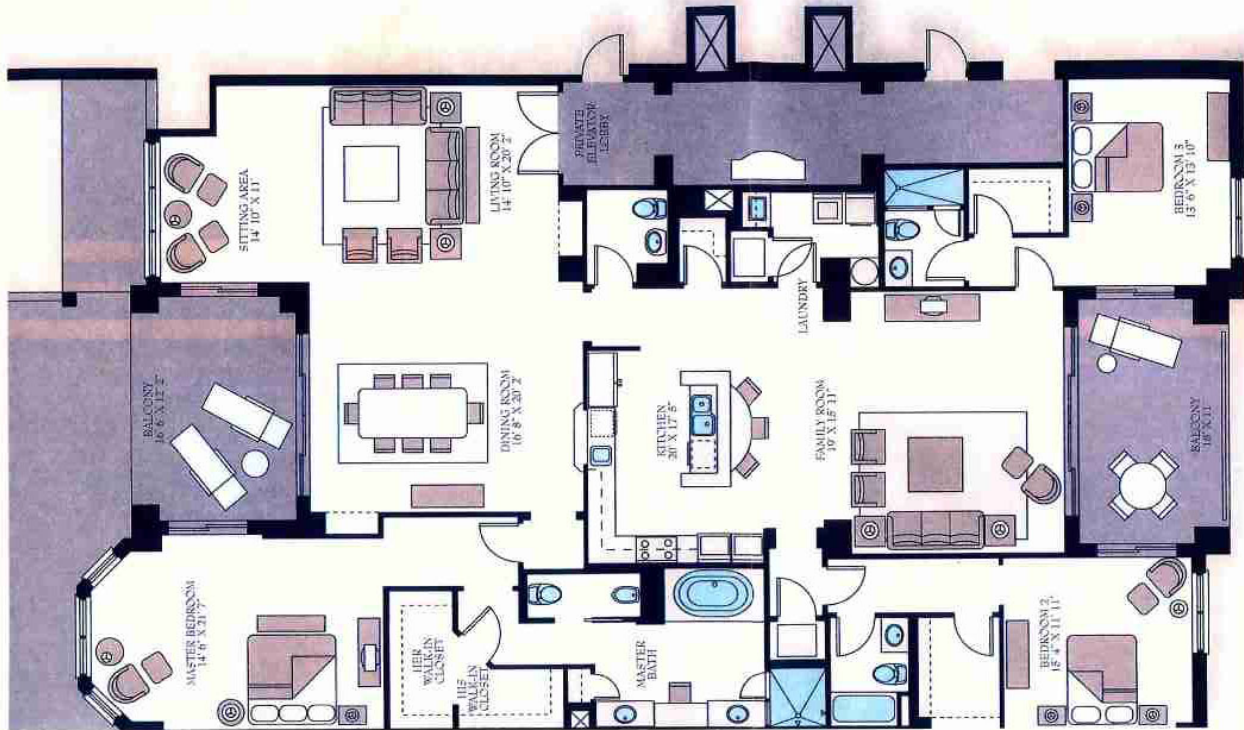

Madeira
SITE MAP
www.buymarco.com

Madeira
 Residence A
 Typical Floor Plan
 Total Area 3,937 Sq. Ft.
www.buymarco.com

Madeira
 Residence AA
 Typical Floor Plan
 Total Area 3,252 Sq. Ft.
www.buymarco.com

Madeira
 Residence AR
 Typical Floor Plan
 Total Area 3,888Sq. Ft.
www.buymarco.com

Madeira
Residence B
Typical Floor Plan
Total Area 2,974 Sq. Ft.
www.buymarco.com

Madeira
 Residence C
 Typical Floor Plan
 Total Area 3,752 Sq. Ft.
www.buymarco.com

Madeira
 Residence D
 Typical Floor Plan
 Total Area 3,908 Sq. Ft.
www.buymarco.com

Madeira
Residence E
Typical Floor Plan
Total Area 3,924 Sq. Ft.
www.buymarco.com

Madeira
Beach Level Residence E-1
Typical Floor Plan
Total Area 3,635 Sq. Ft.
www.buymarco.com

Madeira
 Residence G
 Typical Floor Plan
 Total Area 2,893 Sq. Ft.
www.buymarco.com