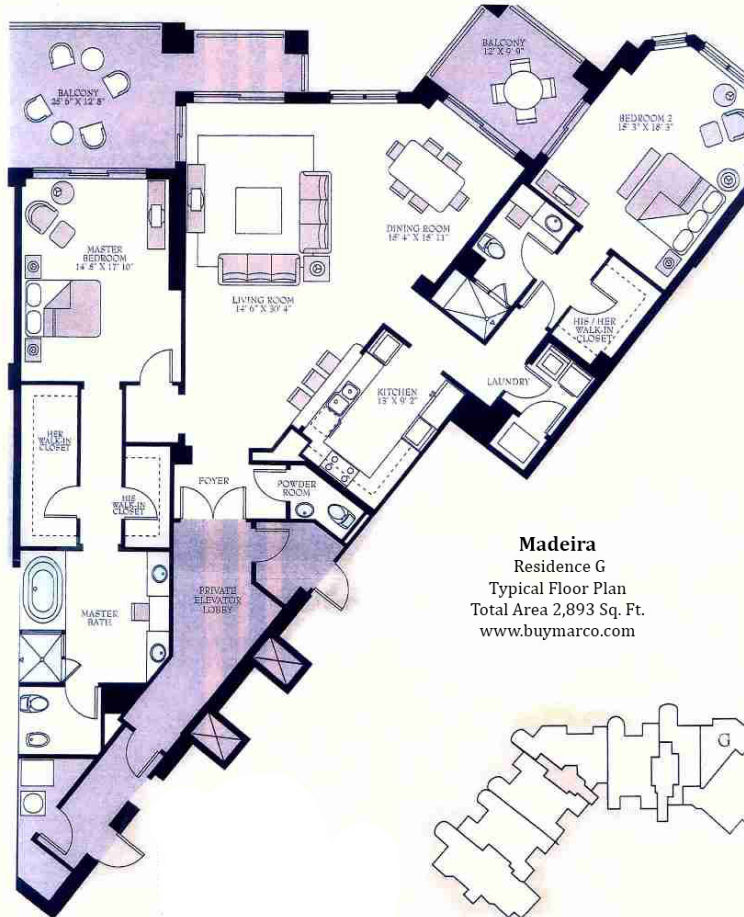

Madeira
SITE MAP
www.buymarco.com

Madeira
 Residence A
 Typical Floor Plan
 Total Area 3,937 Sq. Ft.
www.buymarco.com

Madeira
 Residence AA
 Typical Floor Plan
 Total Area 3,252 Sq. Ft.
www.buymarco.com

Madeira
 Residence AR
 Typical Floor Plan
 Total Area 3,888Sq. Ft.
www.buymarco.com

Madeira
Residence B
Typical Floor Plan
Total Area 2,974 Sq. Ft.
www.buymarco.com

Madeira
 Residence C
 Typical Floor Plan
 Total Area 3,752 Sq. Ft.
www.buymarco.com

Madeira
 Residence D
 Typical Floor Plan
 Total Area 3,908 Sq. Ft.
www.buymarco.com

Madeira
Residence E
Typical Floor Plan
Total Area 3,924 Sq. Ft.
www.buymarco.com

Madeira
Beach Level Residence E-1
Typical Floor Plan
Total Area 3,635 Sq. Ft.
www.buymarco.com

Madeira
 Residence G
 Typical Floor Plan
 Total Area 2,893 Sq. Ft.
www.buymarco.com